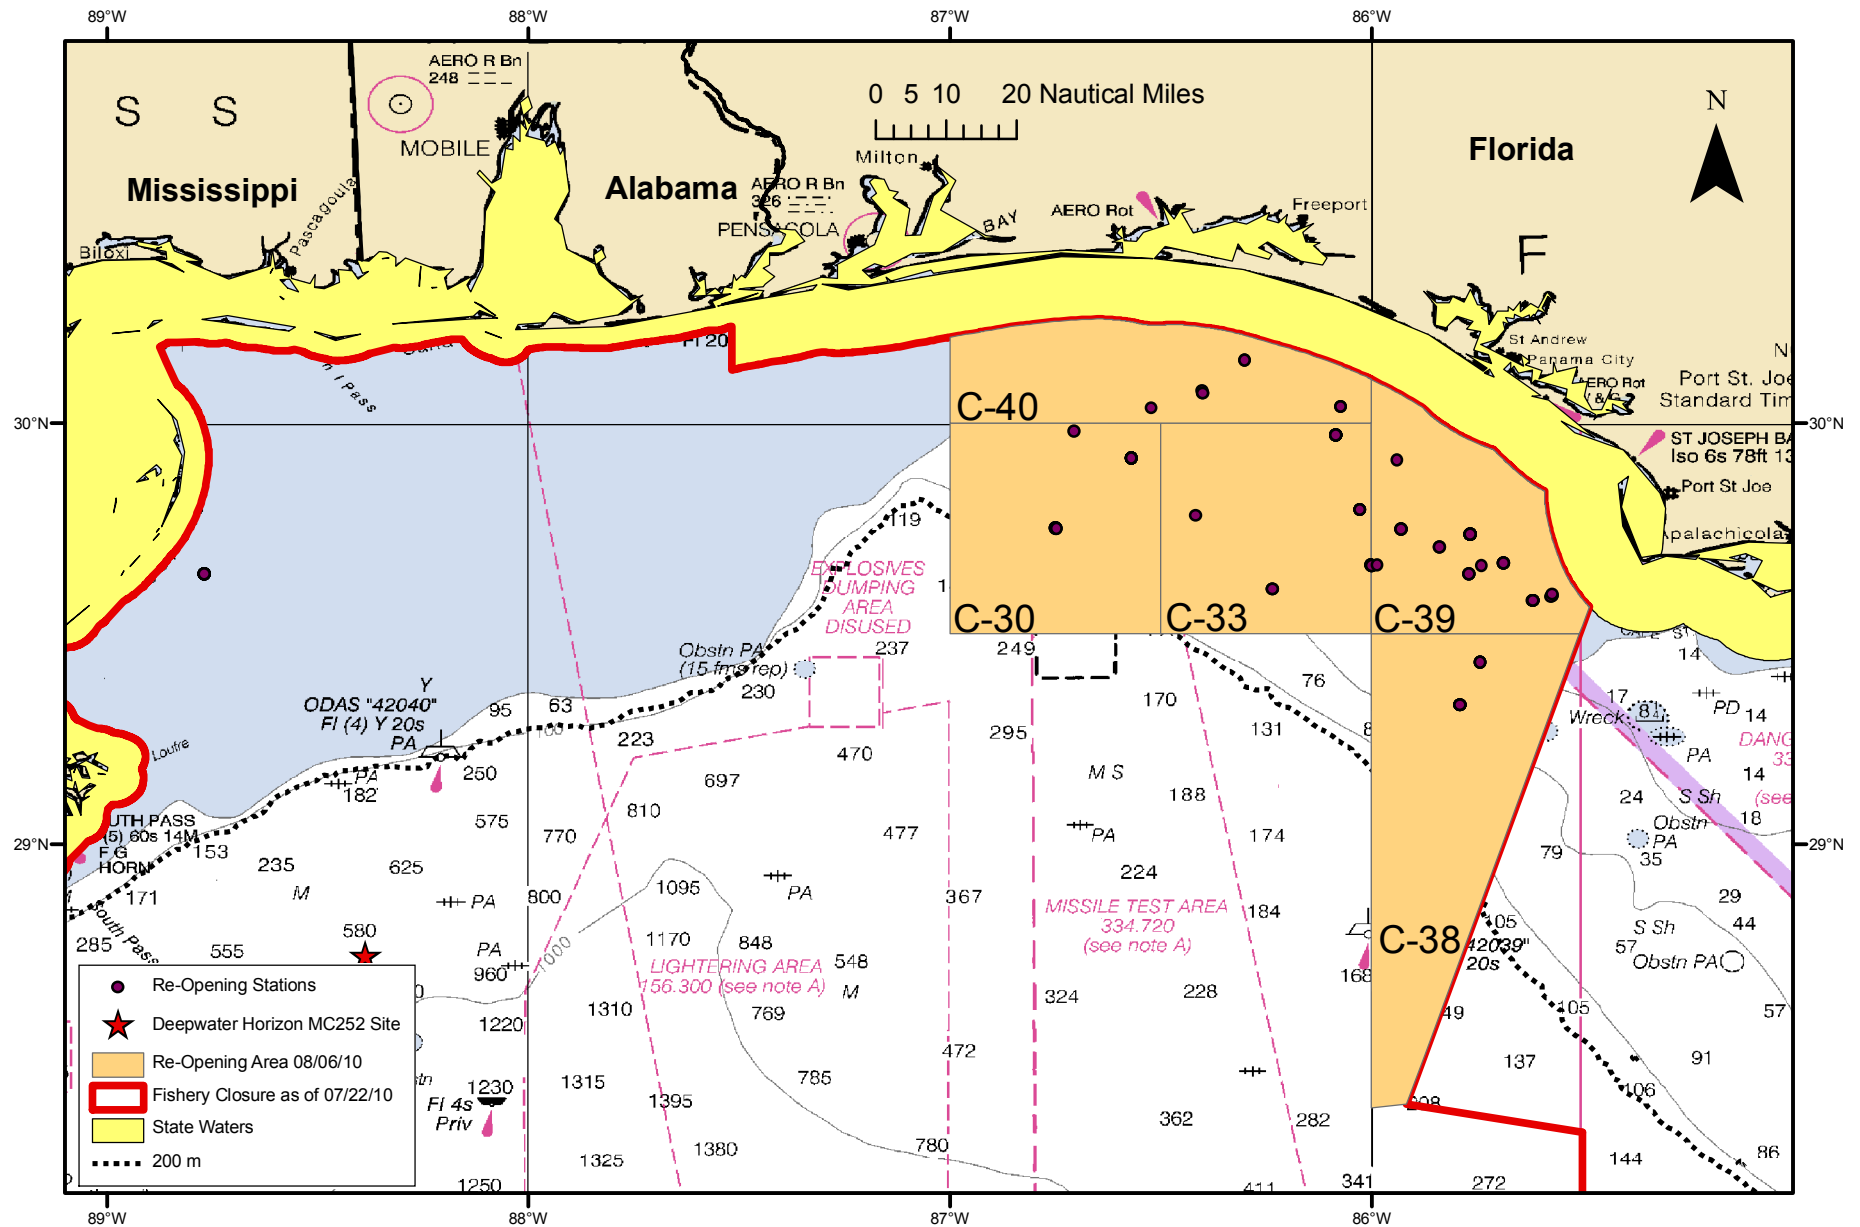

RE-OPENING STATIONS FOR DEEPWATER HORIZON OIL RESPONSE

NOAA Fisheries Service
 Southeast Fisheries Science Center
 Mississippi Laboratories