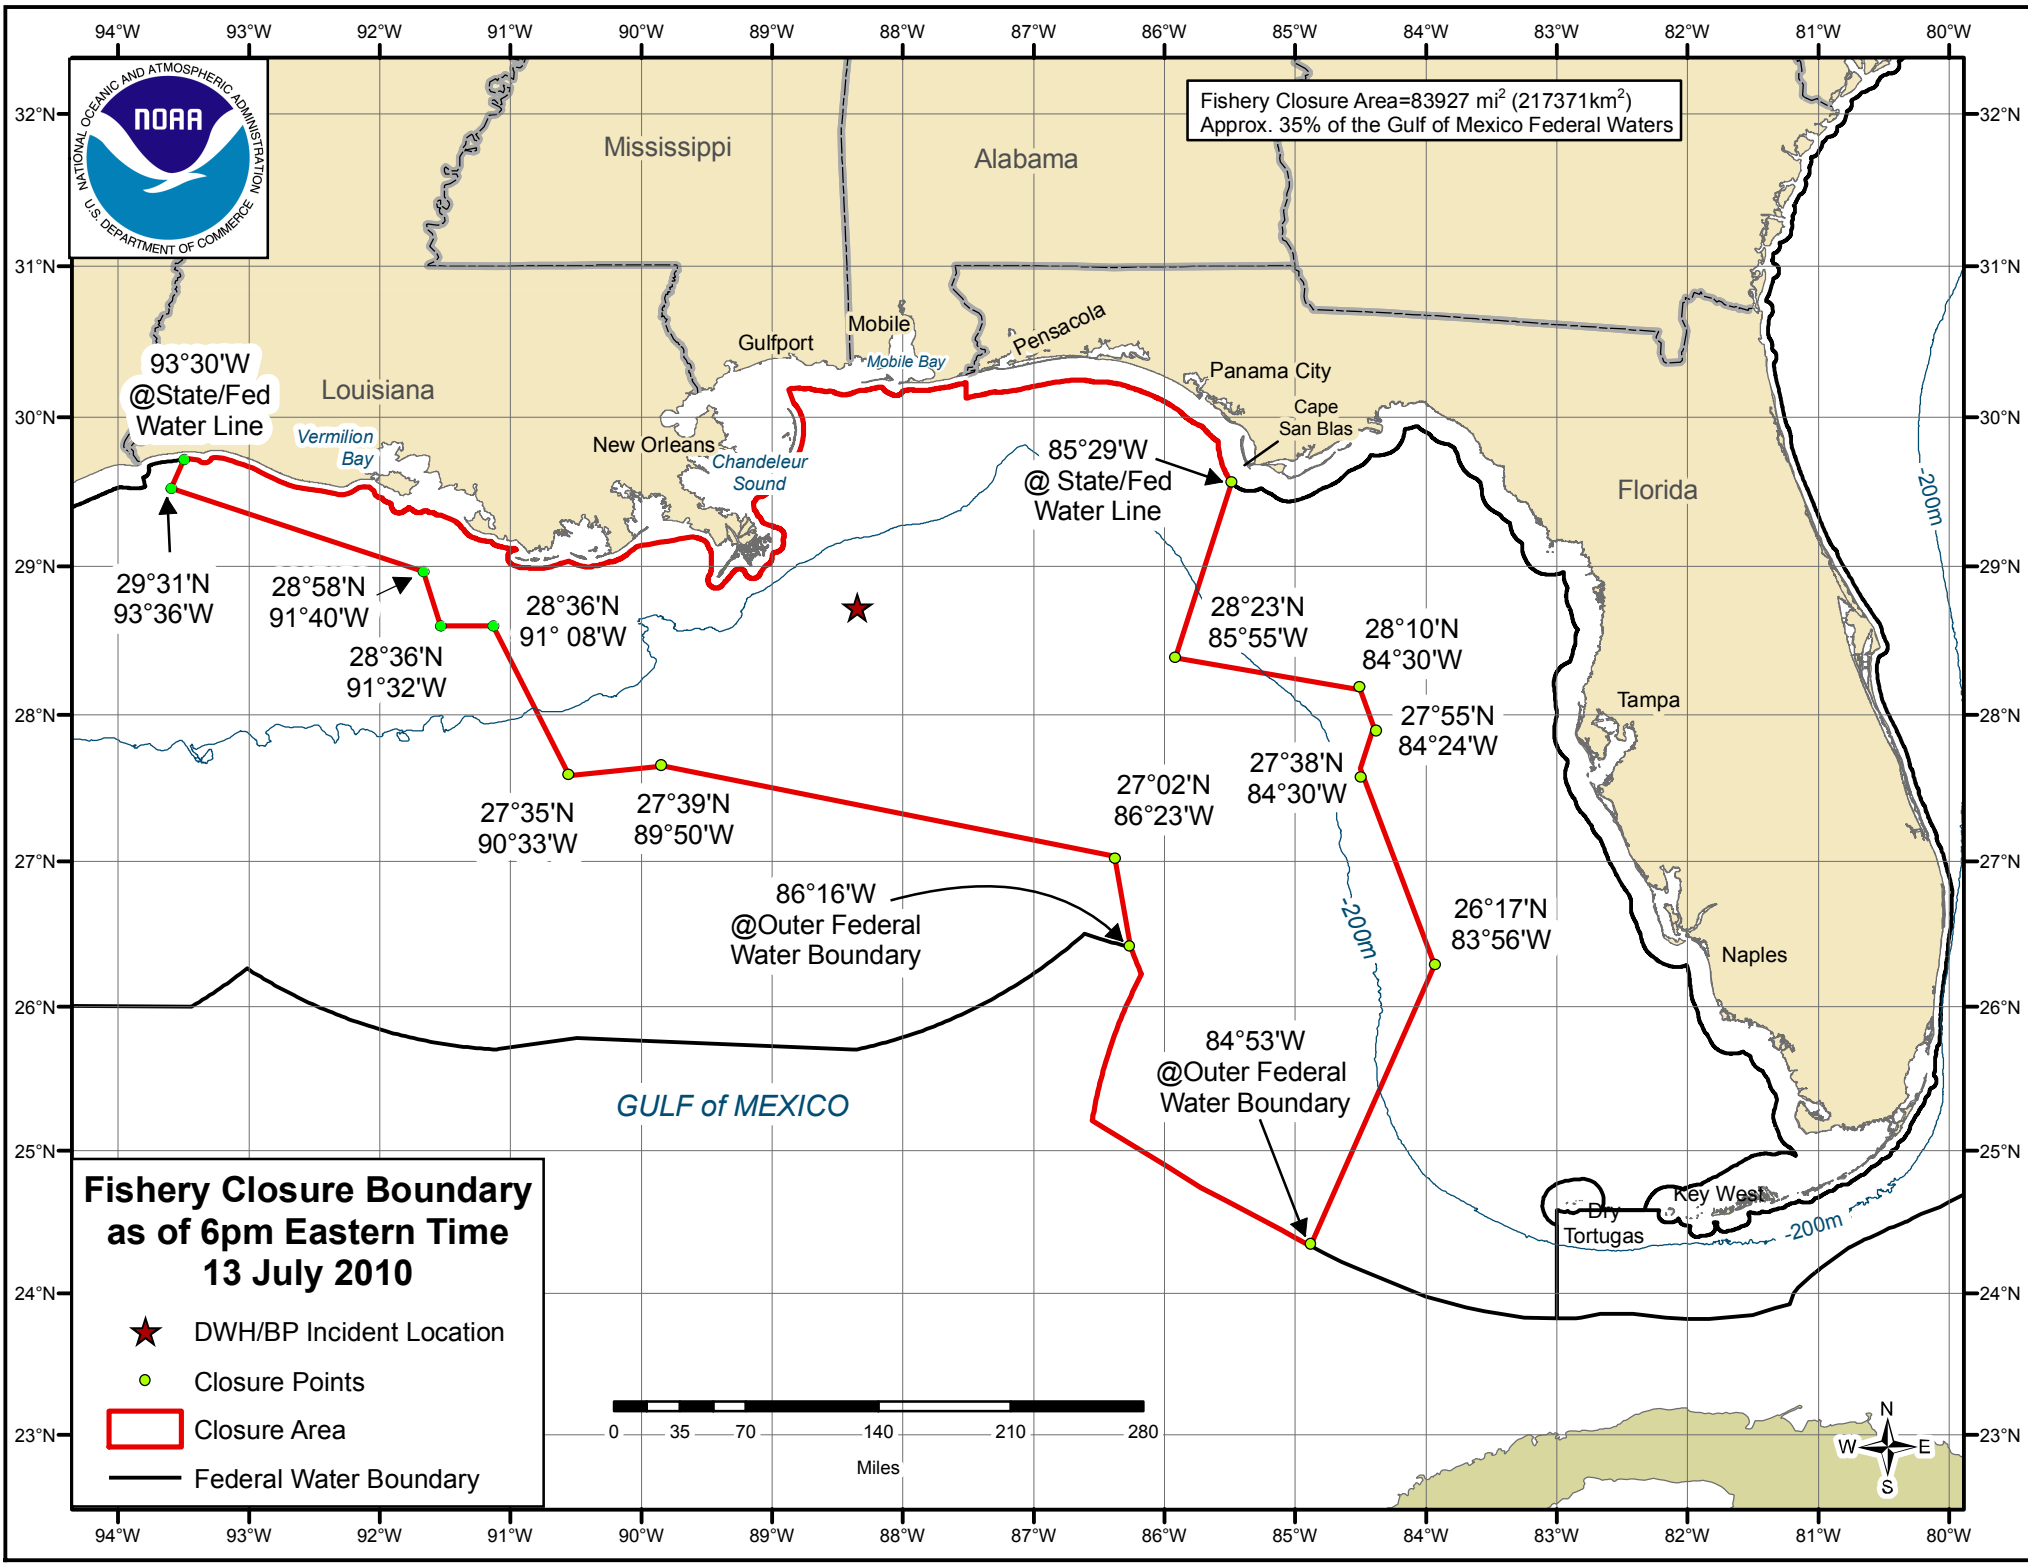

Fishery Closure Area=83927 mi<sup>2</sup> (217371km<sup>2</sup>)  
Approx. 35% of the Gulf of Mexico Federal Waters

### Fishery Closure Boundary as of 6pm Eastern Time 13 July 2010

- ★ DWH/BP Incident Location
- Closure Points
- ▭ Closure Area
- Federal Water Boundary