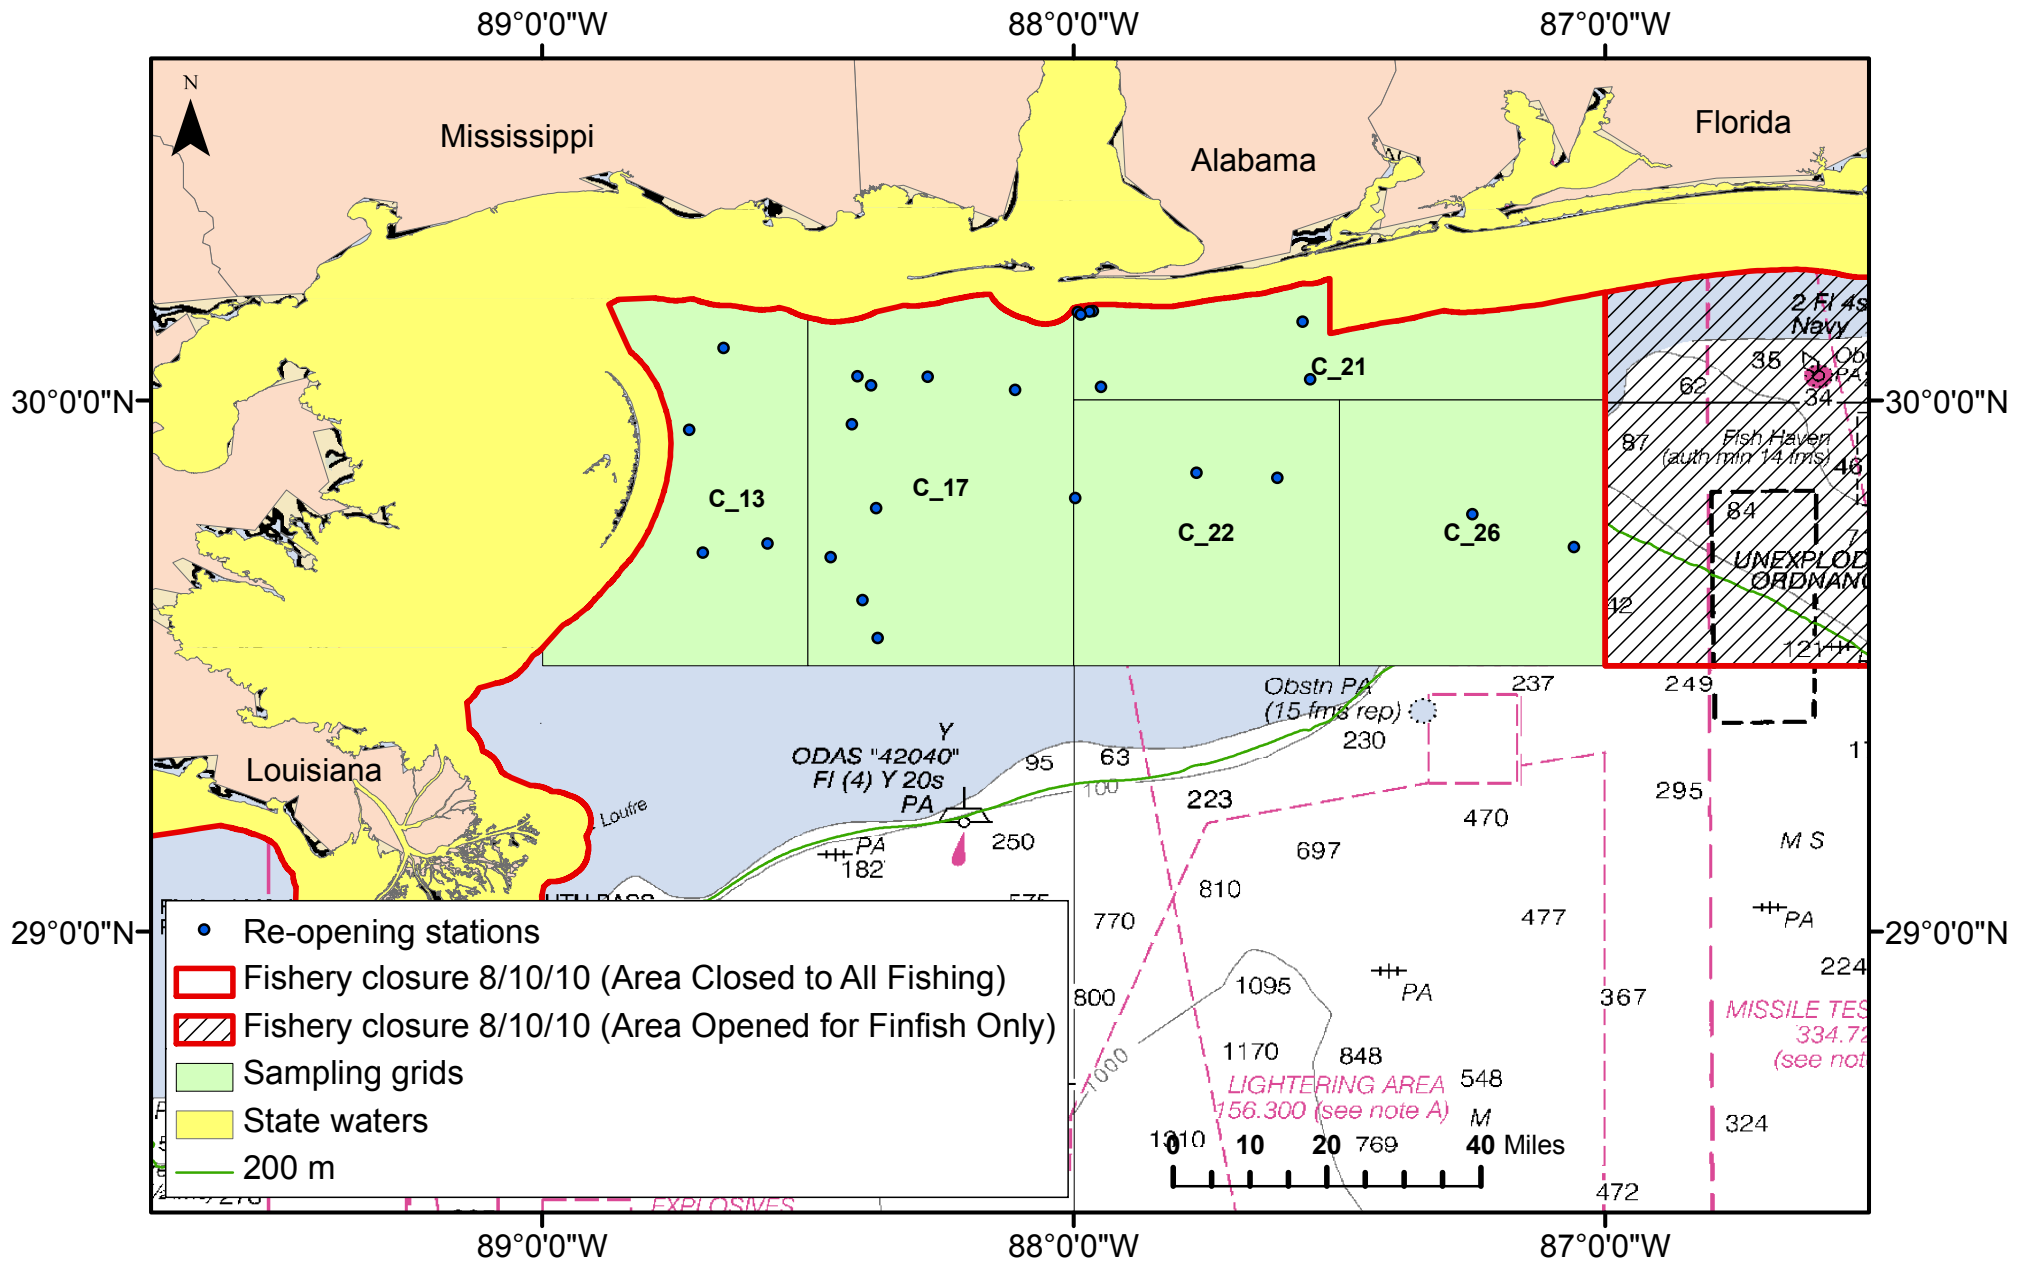

RE-OPENING STATIONS SAMPLED FOR DEEPWATER HORIZON OIL SPILL RESPONSE

For Internal Use Only - Please Do Not Distribute

Note: This is based on the best available information at present.

NMFS/SEFSC – Mississippi Laboratories