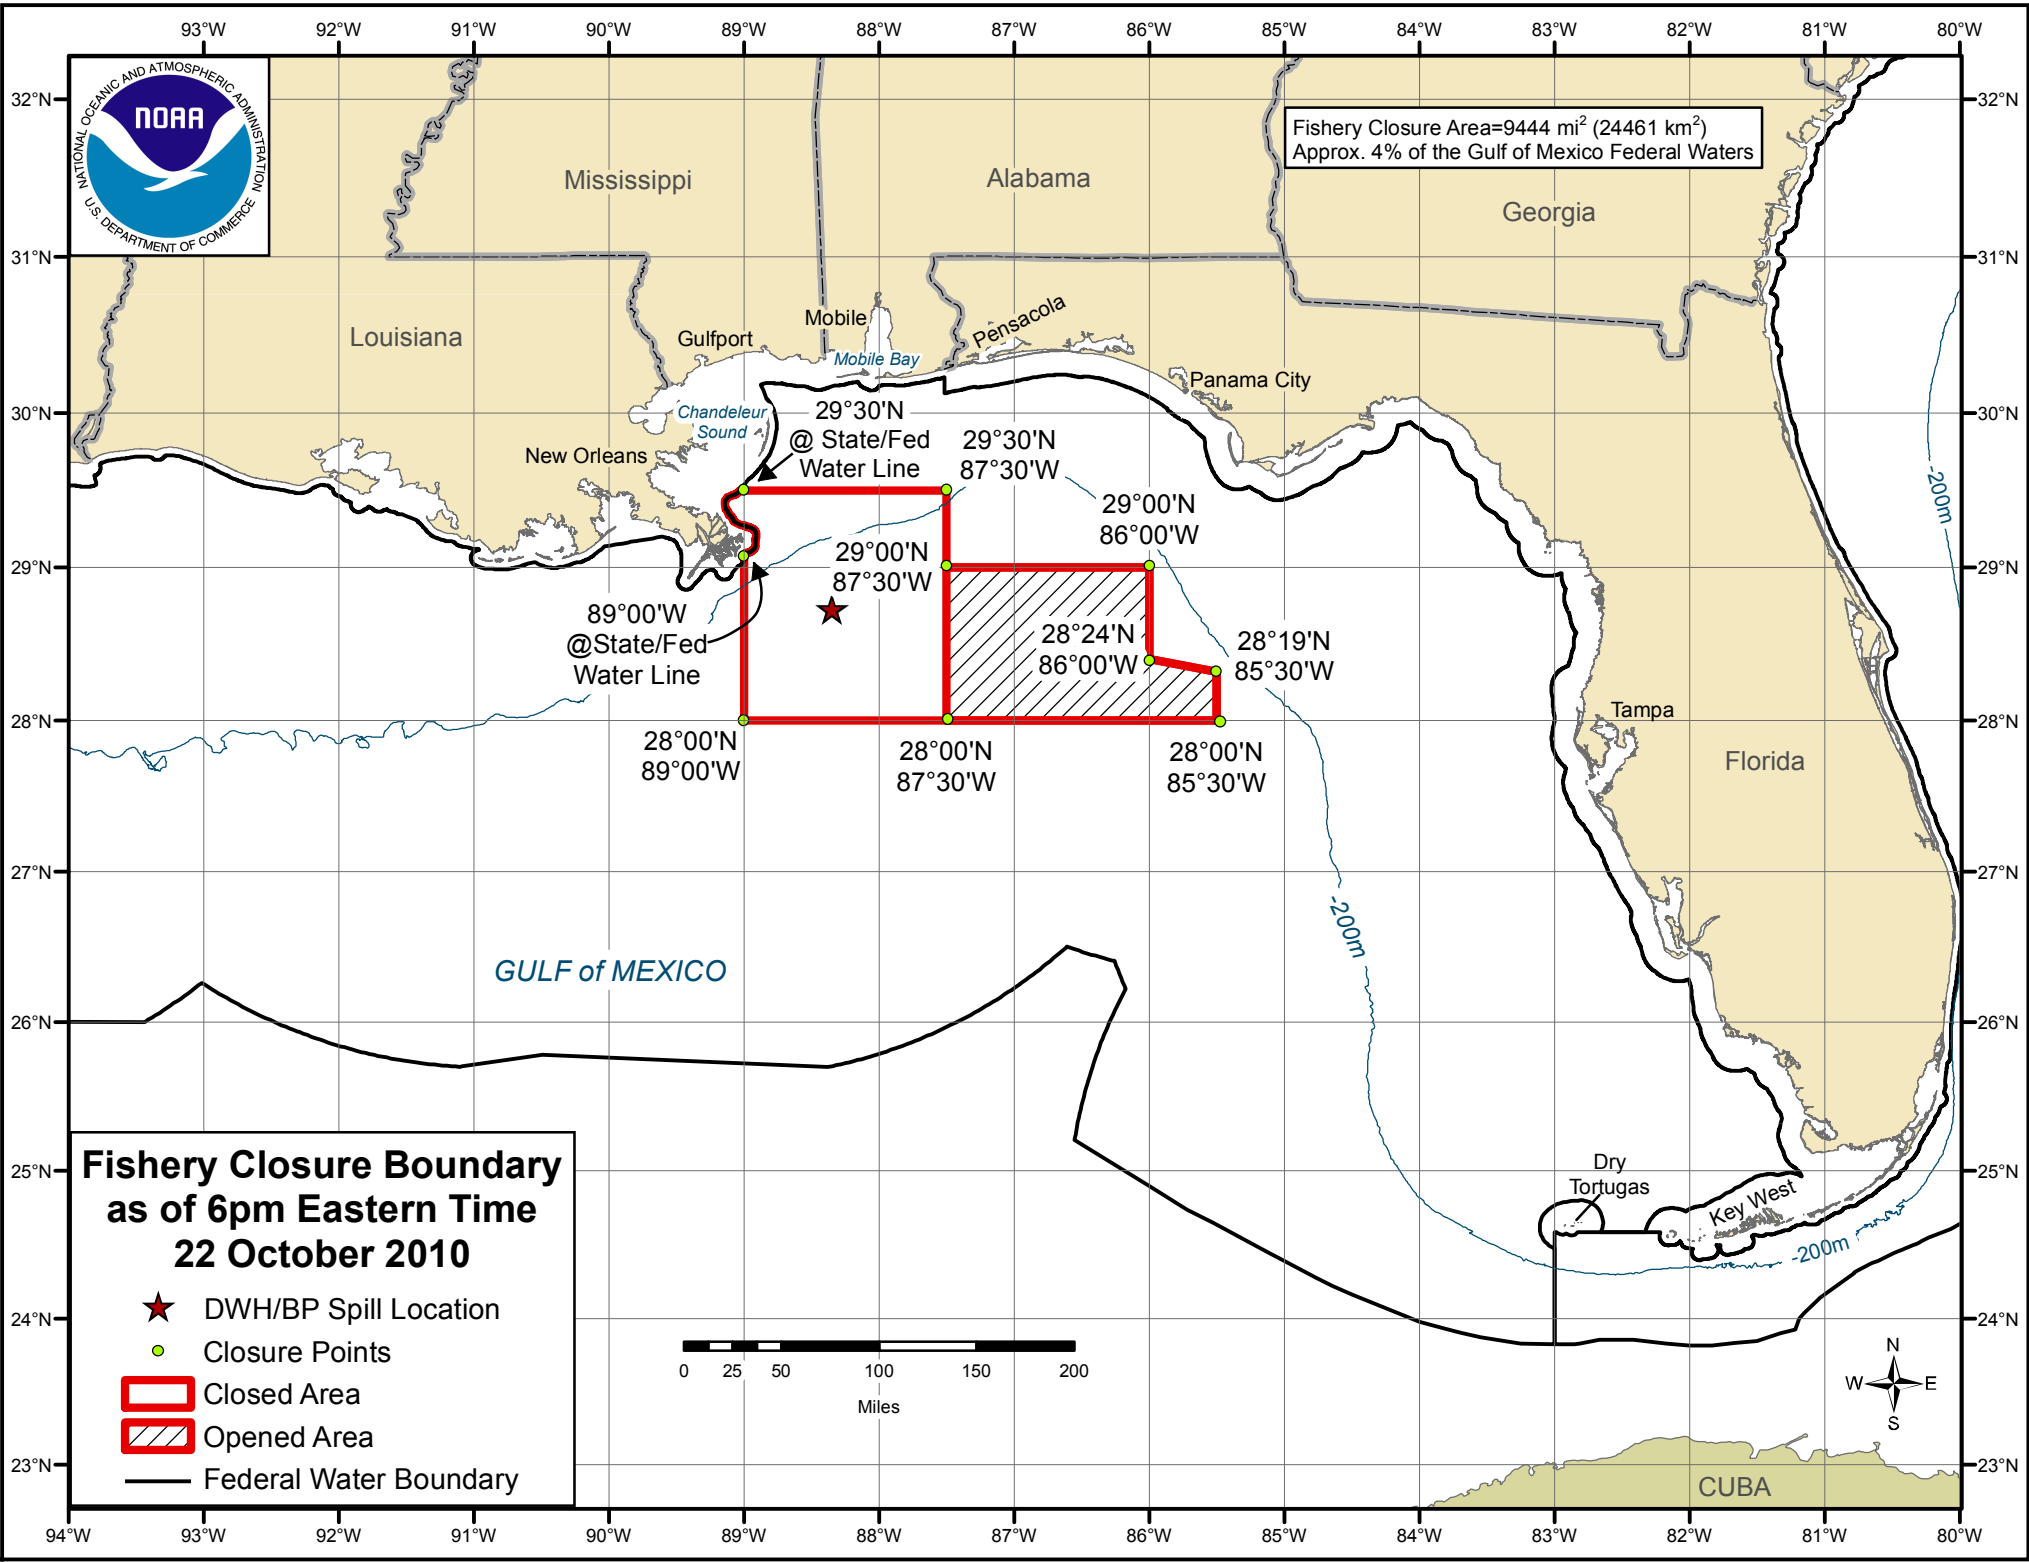

Fishery Closure Area=9444 mi² (24461 km²)
Approx. 4% of the Gulf of Mexico Federal Waters

Fishery Closure Boundary as of 6pm Eastern Time 22 October 2010

- ★ DWH/BP Spill Location
- Closure Points
- ▭ Closed Area
- ▨ Opened Area
- Federal Water Boundary