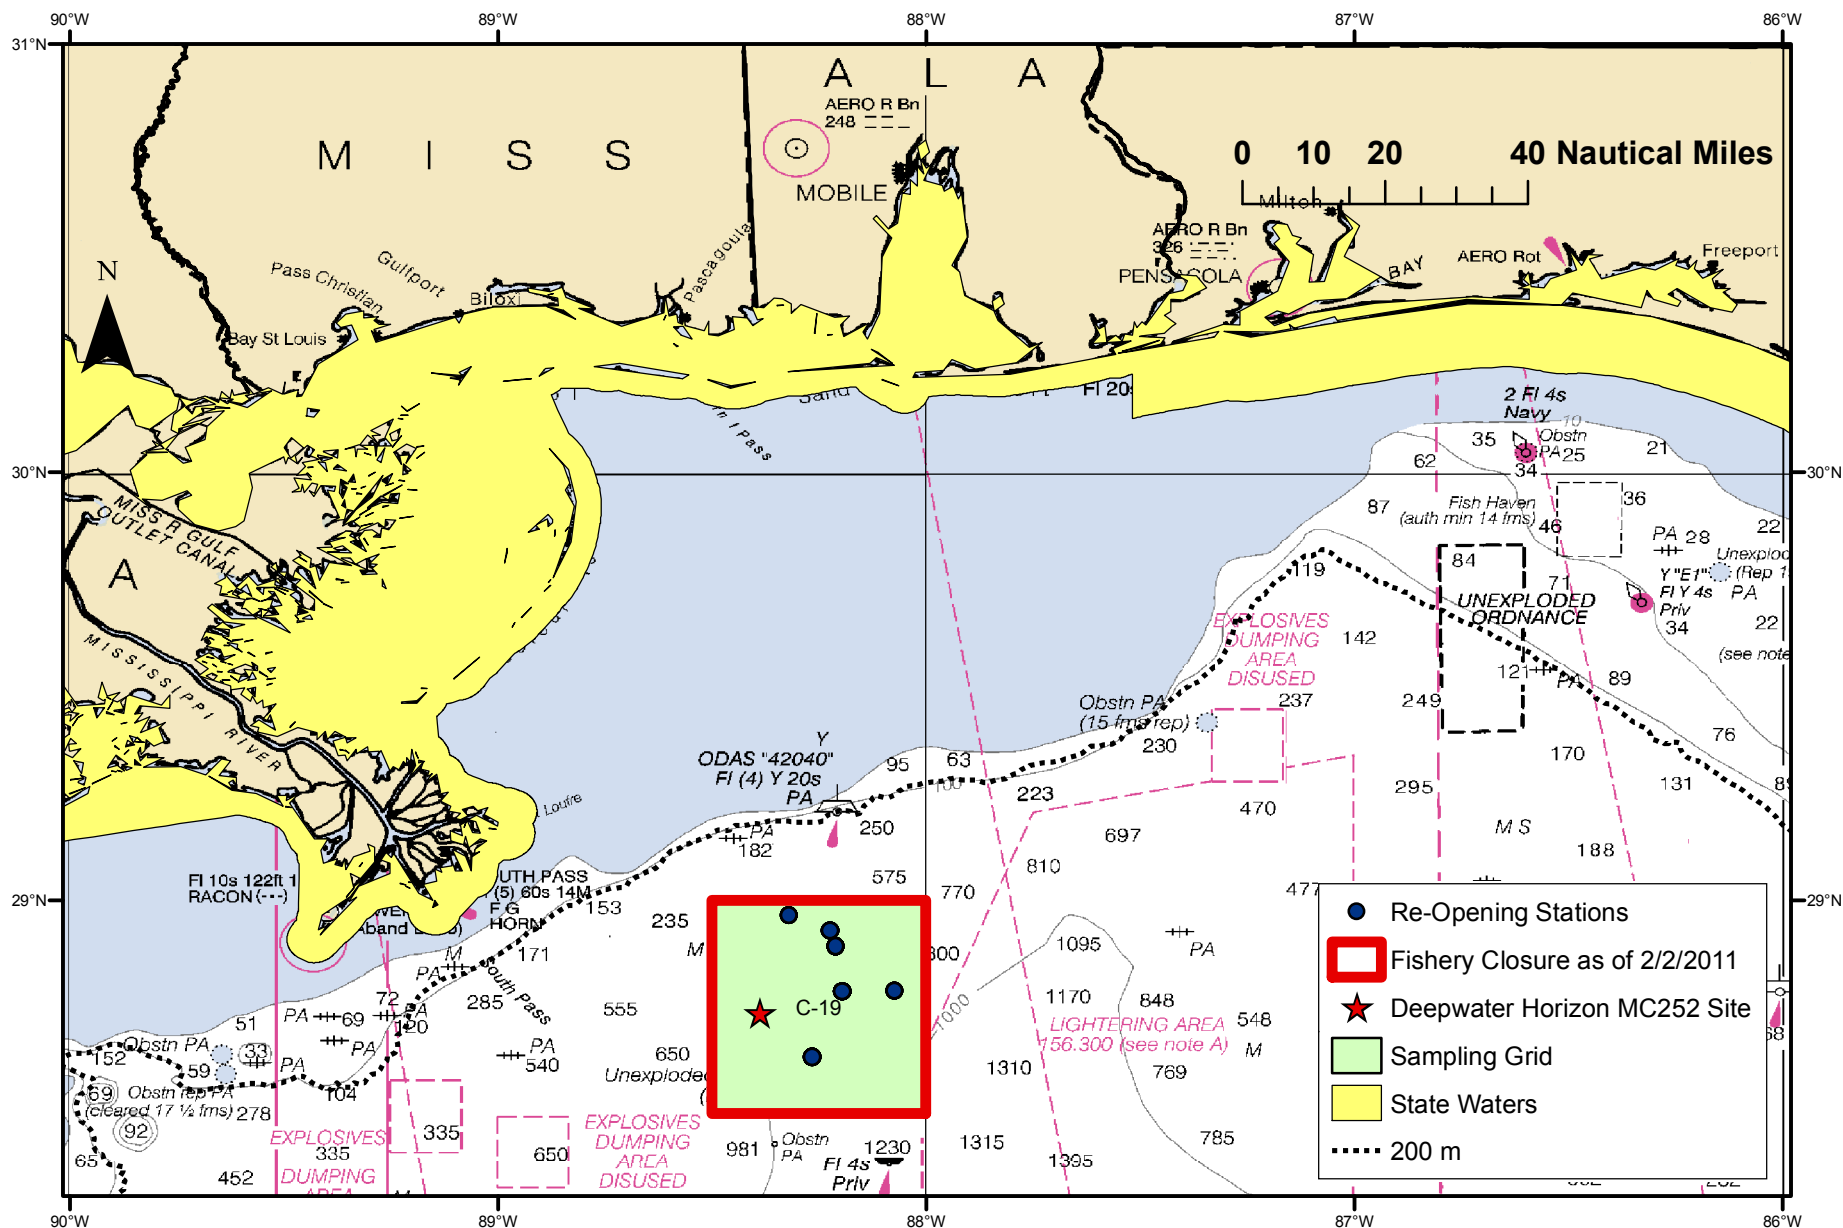

# RE-OPENING STATIONS FOR DEEPWATER HORIZON OIL SPILL RESPONSE

NOAA Fisheries Service  
 Southeast Fisheries Science Center  
 Mississippi Laboratories

For Internal Use Only - Please Do Not Distribute

Prepared on 04/08/11