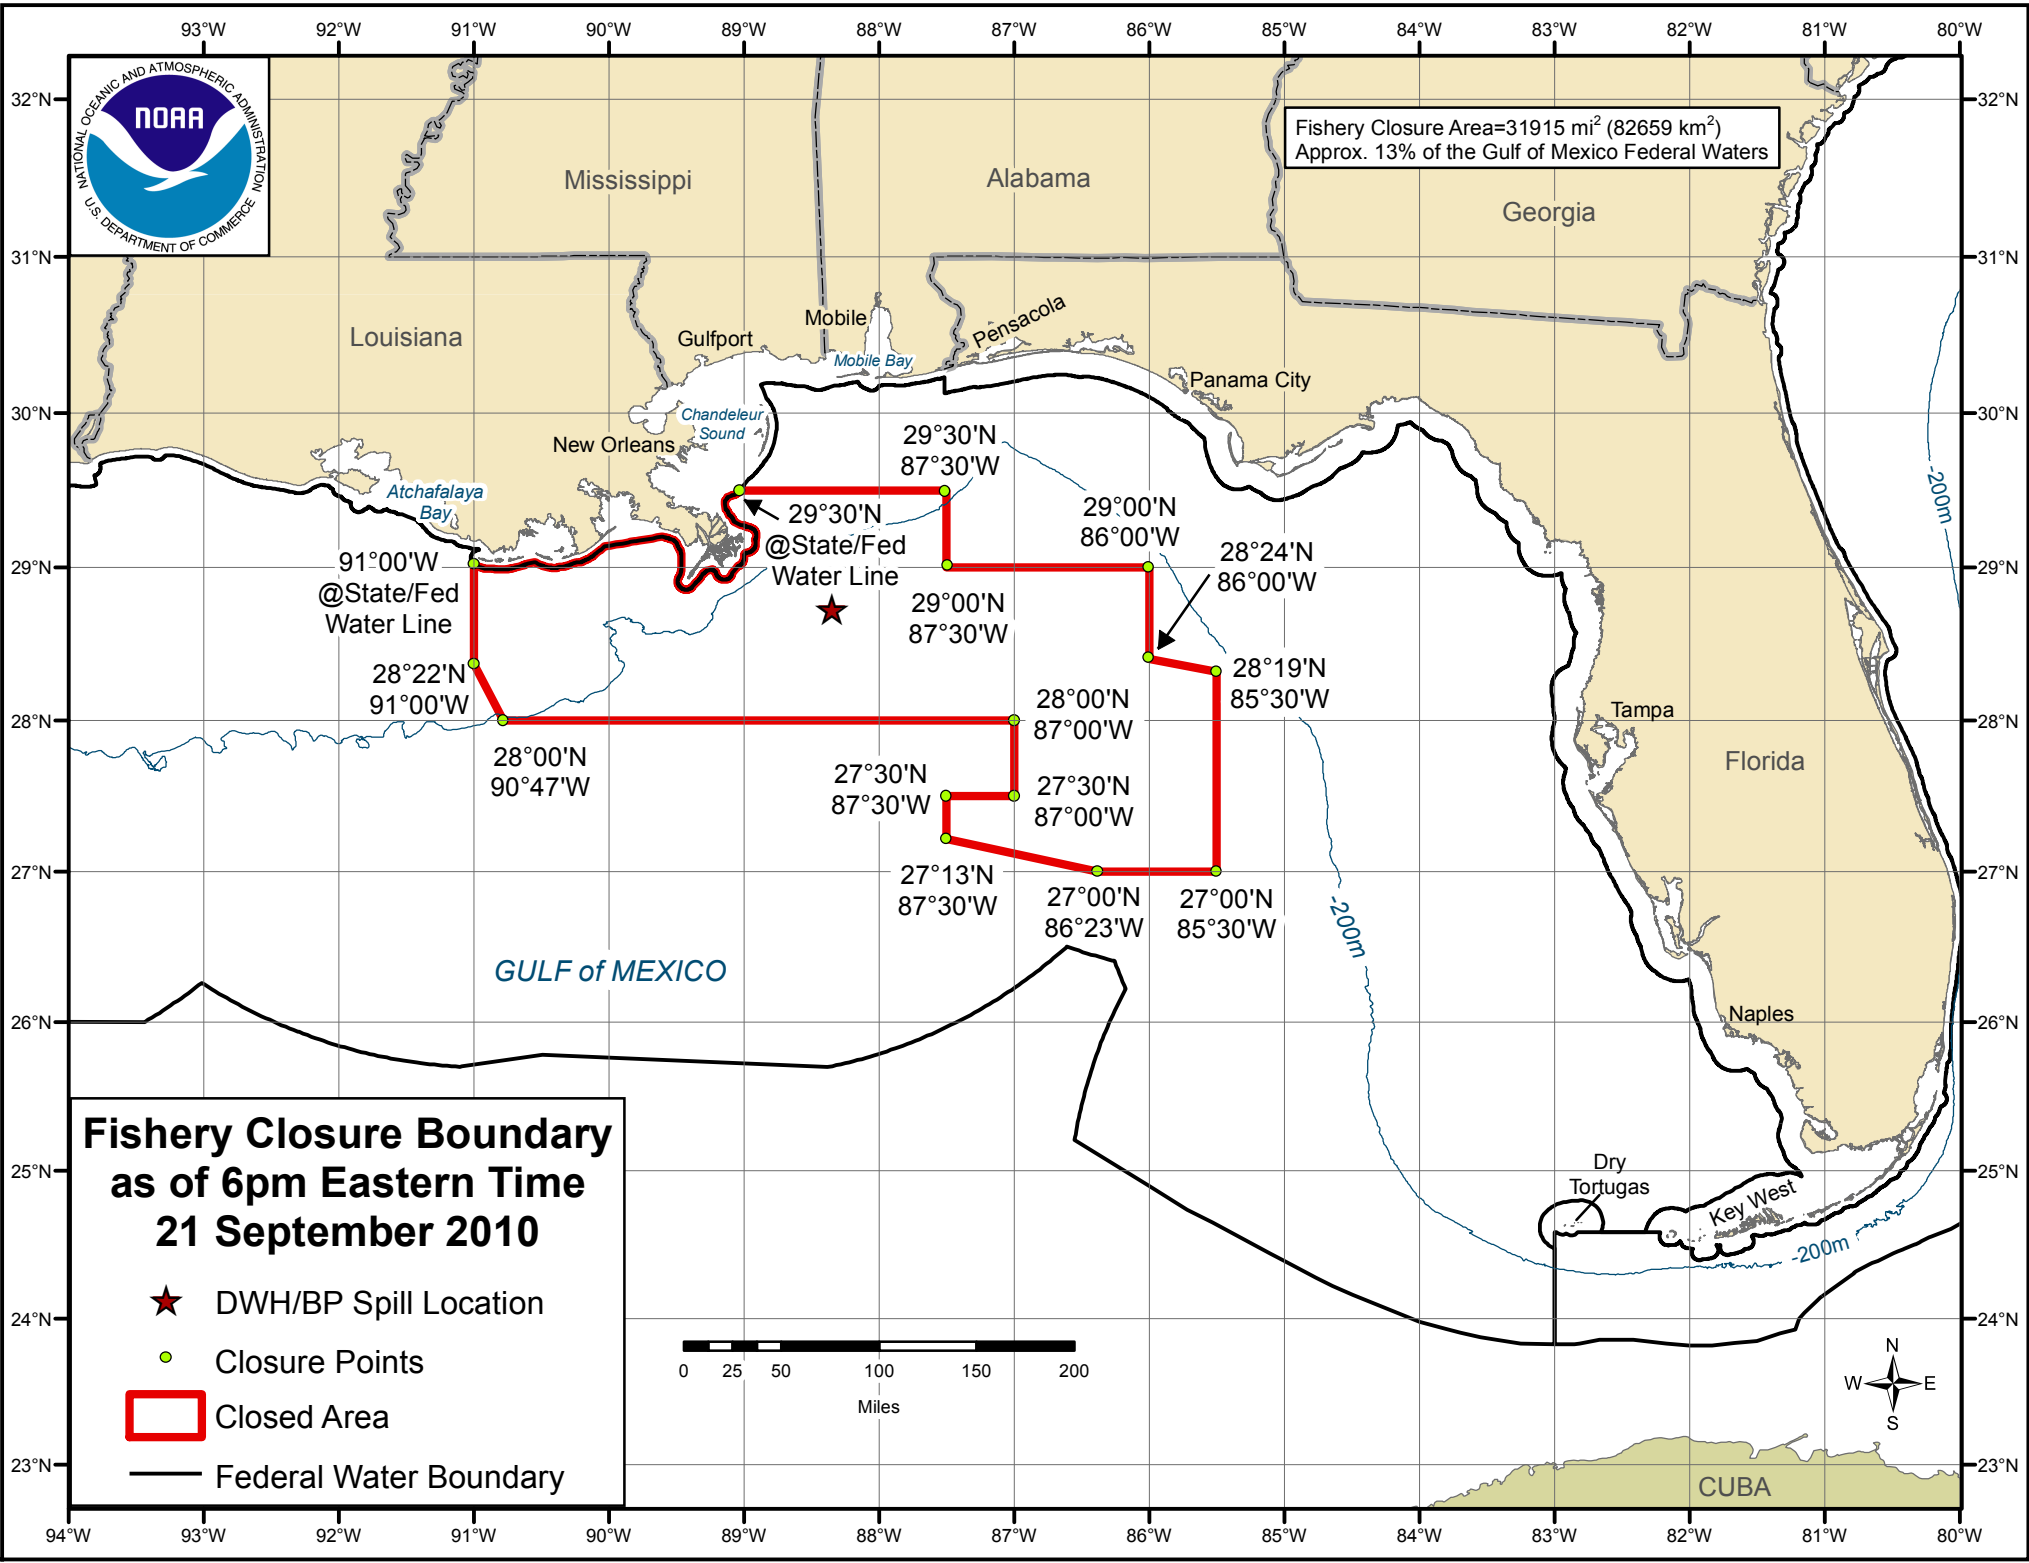

Fishery Closure Area=31915 mi² (82659 km²)
Approx. 13% of the Gulf of Mexico Federal Waters

Fishery Closure Boundary as of 6pm Eastern Time 21 September 2010

- ★ DWH/BP Spill Location
- Closure Points
- ▭ Closed Area
- Federal Water Boundary